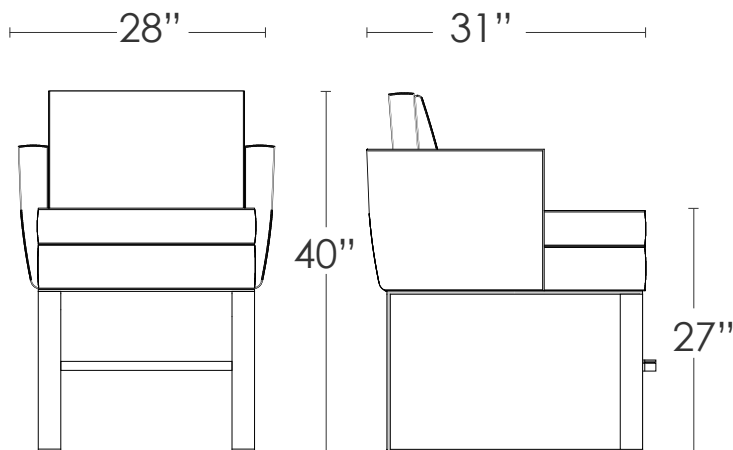

SKYLINE BAR CHAIR

SKYLINE BAR CHAIR

MATERIALS:

Ebonized Mahogany

- * fabric/contrast welting C.O.M.
- * other materials available

Mirror polished stainless steel frame and sled base with solid ebonized mahogany front legs; mirror polished stainless steel foot rest over ebonized mahogany; knife edged loose pillow at back; fixed seat cushion; also available in 24", 27" or 30" seat height.

S-4