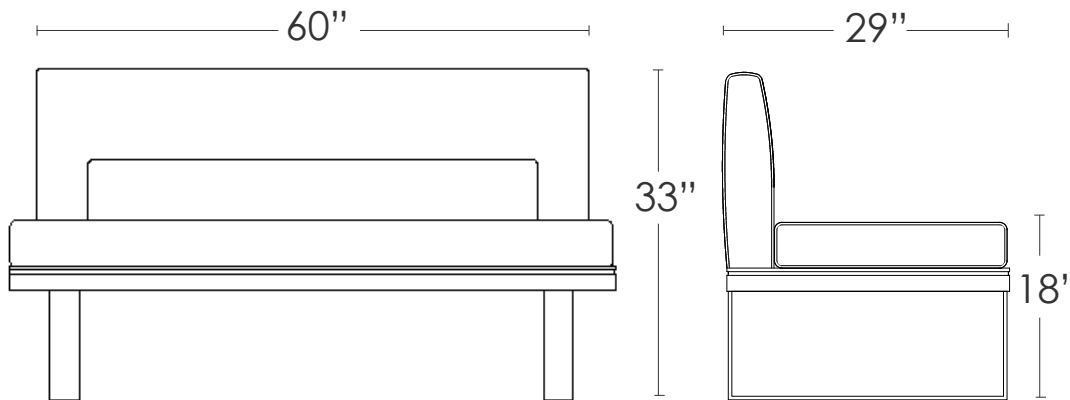

SKYLINE BENCH

MATERIALS:

dark finish walnut

- * fabric & leather C.O.M
- * other materials available

Walnut base with stainless steel detail; mirror polished stainless steel sled base; back with leather wrap; seat cushion with fabric wrap.