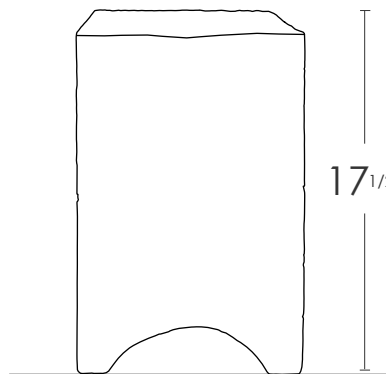

# SCULPTED STOOL

## SCULPTED STOOL

17"

17 1/2"

11"