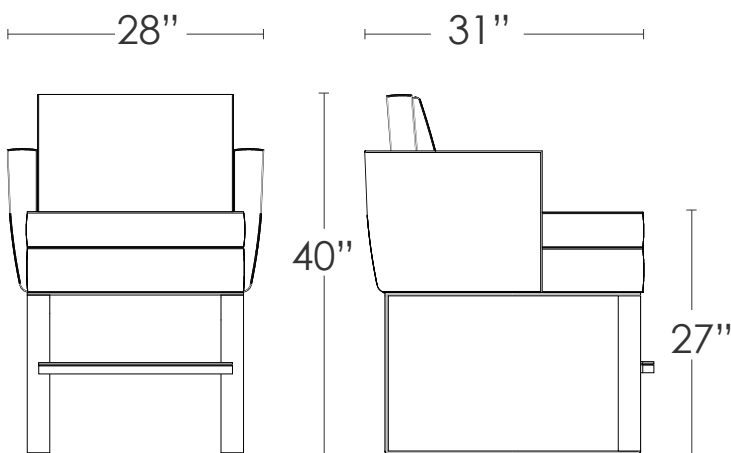

SKYLINE BAR CHAIR

SKYLINE BAR CHAIR

* seat height also available in 24" and 30"

MATERIALS:

Ebonized Mahogany

- * fabric/contrast welting C.O.M.
- * other materials available

The sumptuous Skyline Bar Chair offers a superbly comfortable chair in style. The chair features a fixed cushion with a knife edge loose pillow back, completely upholstered with contrast welting. Ebonized mahogany front legs attach to a polished stainless steel sled base and foot rail.

S-4