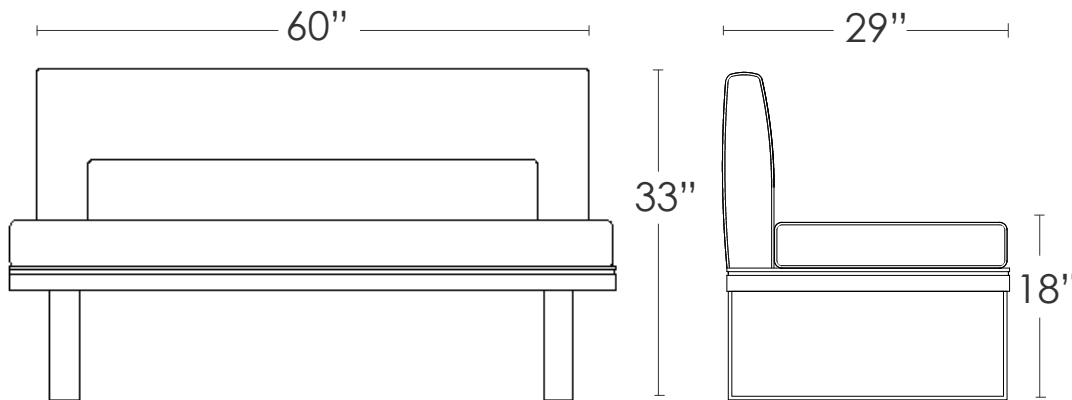

SKYLINE BENCH

MATERIALS:

dark finish walnut

- * fabric & leather C.O.M
- * other materials available

Walnut base with stainless steel detail; mirror polished stainless steel sled base; back with leather wrap; seat cushion with fabric wrap.