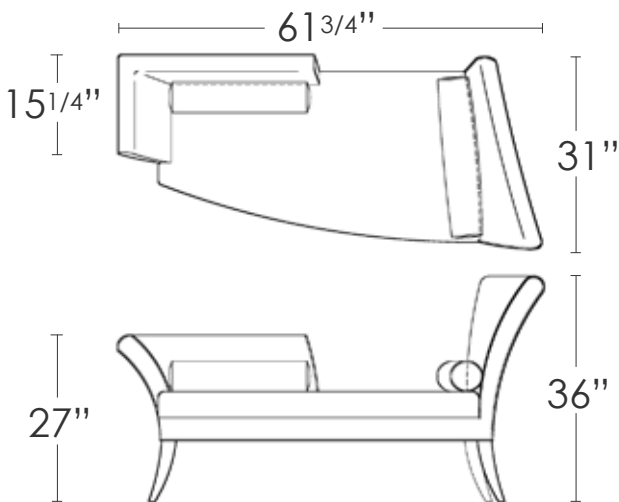

## MATERIALS:

Maple legs stained walnut  
COM upholstery

Our Olympia Chaise has a gracefully curved arm panel and snug cornered end with slender legs giving it a sense of lightness. The accent rolled pillows are a perfect compliment.