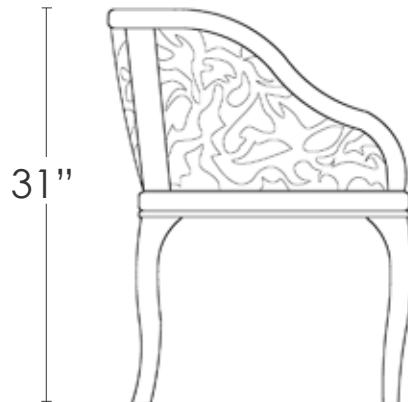

# DAMASK CHAIR W/ SIDE PANELS

DAMASK CHAIR W/ SIDE PANELS

24"

31"

21.5"

## MATERIALS:

Maple with wood stain

Shown in Rosewood

\* Available in various aniline dye colors or wood stains

The Damask Chair with Side Panels presents a remarkable feat of traditional craftsmanship featuring an exquisitely hand carved modern pattern in a curved back.