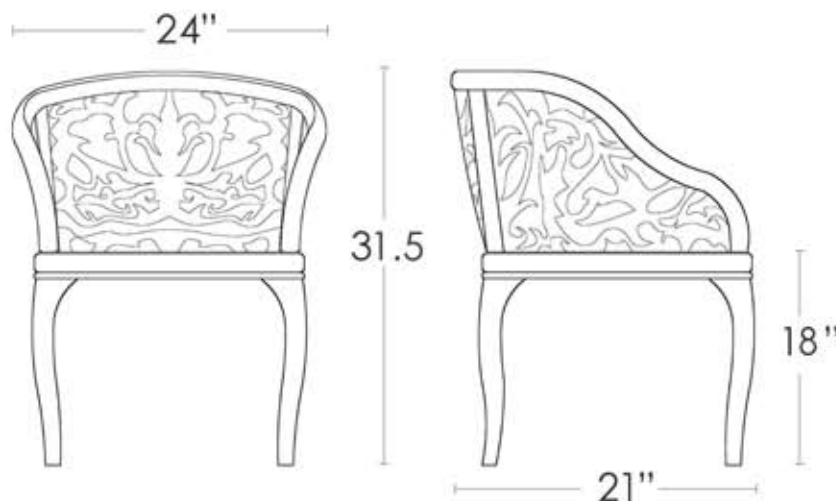

DAMASK ARM CHAIR

DAMASK ARM CHAIR

MATERIALS:

Maple with dark
rosewood finish

- * Cushion N.I.C
- * other materials available

The Damask Arm Chair presents a remarkable feat of traditional craftsmanship featuring an exquisitely hand carved damask pattern in a curved back; shown in solid maple with a dark rosewood stain.