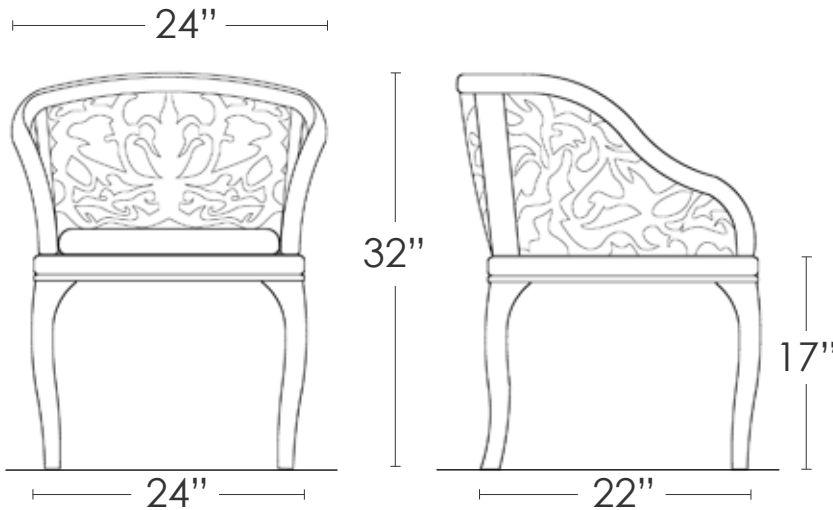

DAMASK CHAIR W/ SIDE PANELS

DAMASK CHAIR W/ SIDE PANELS

MATERIALS:

Maple with wood stain

Shown in Rosewood

* Available in various aniline dye colors or wood stains

The Damask Chair with Side Panels presents a remarkable feat of traditional craftsmanship featuring an exquisitely hand carved modern pattern in a curved back.