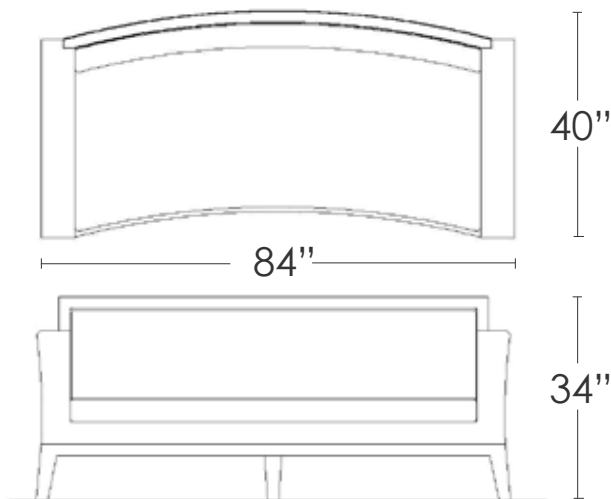

DARIO CURVE SOFA

CURVE SOFA

MATERIALS:

Maple With Dark Walnut Finish

- * fabric C.O.M.
- * throw pillows N.I.C.
- * other woods available

The Dario Sofa features a dynamic curved seat and back with a dark walnut-stained frame and legs, includes a loose seat cushion and double welt around the frame.