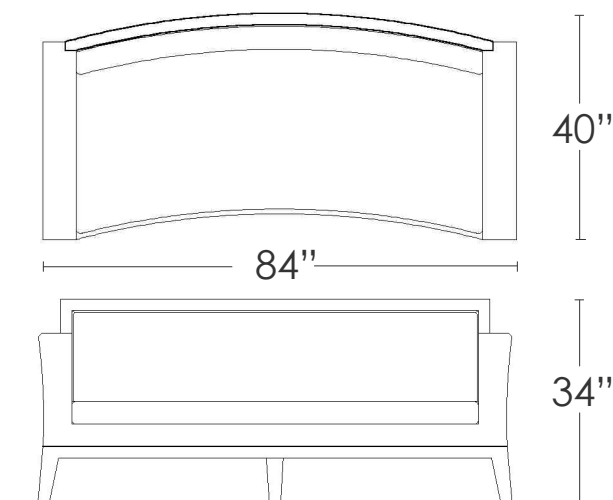

DARIO CURVE SOFA

CURVE SOFA

MATERIALS:

Maple With Dark Walnut Finish

- * fabric C.O.M.
- * throw pillows N.I.C.
- * other woods available

The Dario Sofa features a dynamic curved seat and back with a dark walnut-stained frame and legs, includes a loose seat cushion and double welt around the frame.