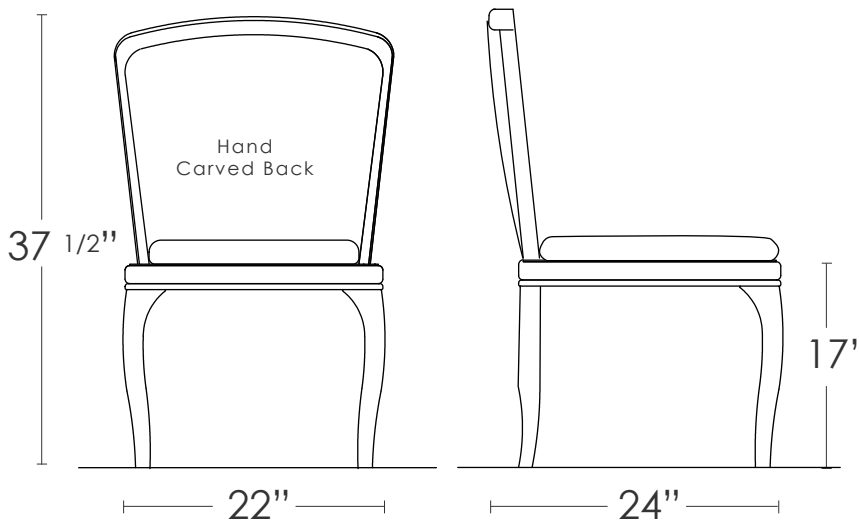

DAMASK ARMLESS CHAIR

DAMASK ARMLESS CHAIR

MATERIALS:

Maple with
aniline dye

* Shown in Limon

* Available in various aniline dye
colors or wood stains

* Upholstered seat C.O.M or C.O.L.

The Damask Armless Chair presents a remarkable feat of traditional craftsmanship featuring an exquisitely hand carved pattern in a curved back. Shown in solid maple with aniline dye.

S-12