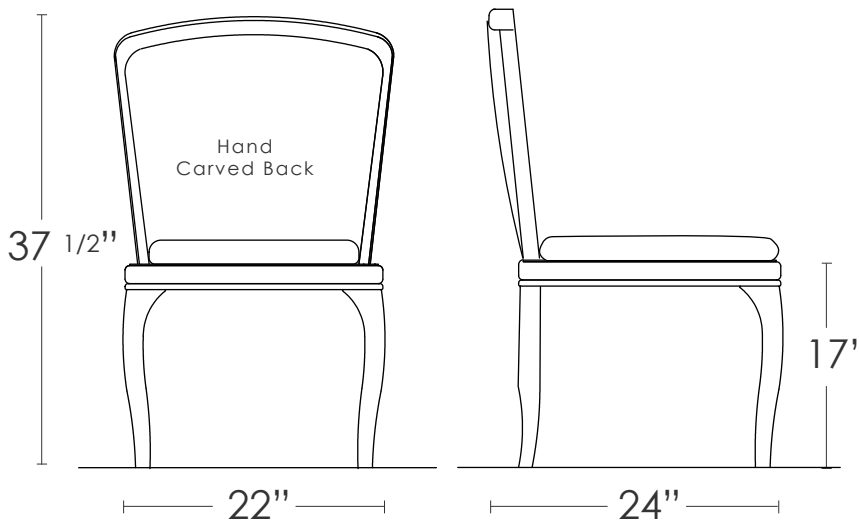

DAMASK ARMLESS CHAIR

DAMASK ARMLESS CHAIR

MATERIALS:

Maple with
aniline dye

* Available in various aniline dye colors or wood stains

* Upholstered seat C.O.M or C.O.L.

The Damask Armless Chair presents a remarkable feat of traditional craftsmanship featuring an exquisitely hand carved pattern in a curved back. Shown in solid maple with aniline dye.

S-12