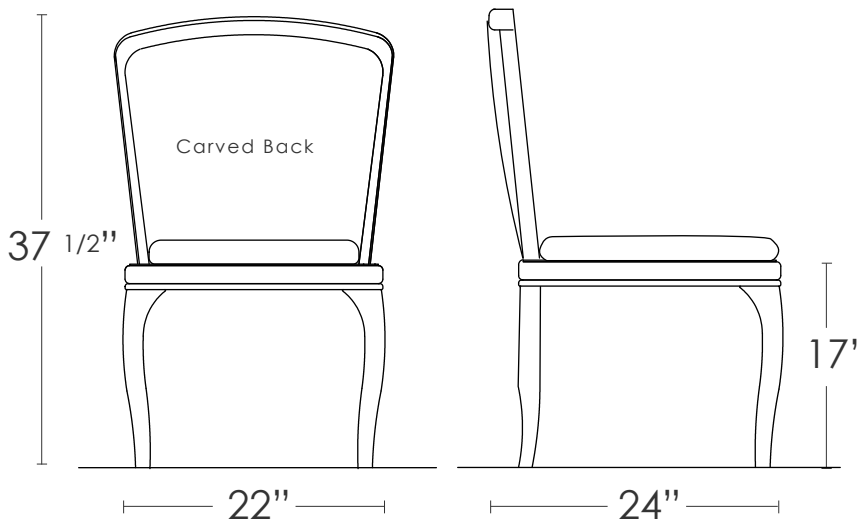

DAMASK ARMLESS CHAIR

DAMASK ARMLESS CHAIR

MATERIALS:

Maple with
aniline dye

* available in various aniline dye
colors or wood stains

* upholstered seat C.O.M

The Damask Armless Chair presents a remarkable feat of traditional craftsmanship featuring an exquisitely carved pattern in a curved back; shown in solid maple with aniline dye.

S-12