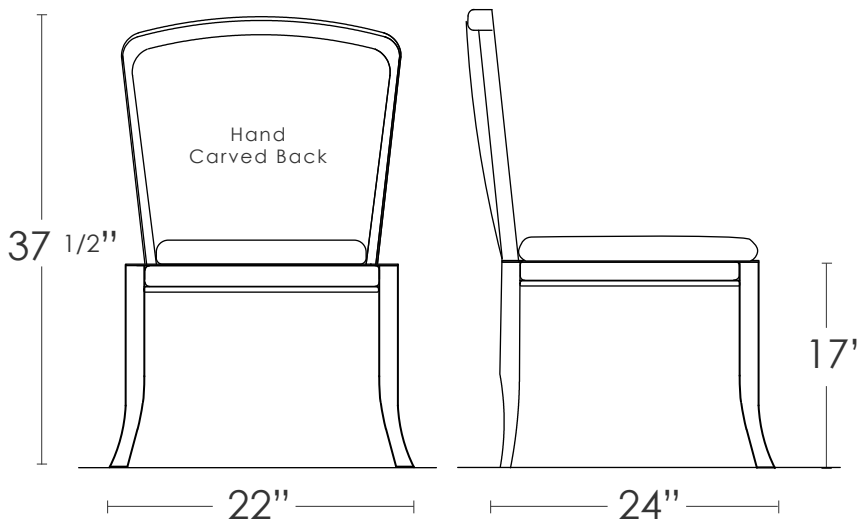

CONTINUUM ARMLESS CHAIR

CONTINUUM ARMLESS CHAIR

MATERIALS:

Maple with
aniline dye

Shown in Storm

- * Available in various aniline dye colors or wood stains
- * Upholstered seat C.O.M or C.O.L.
- * Also available in counter or bar height