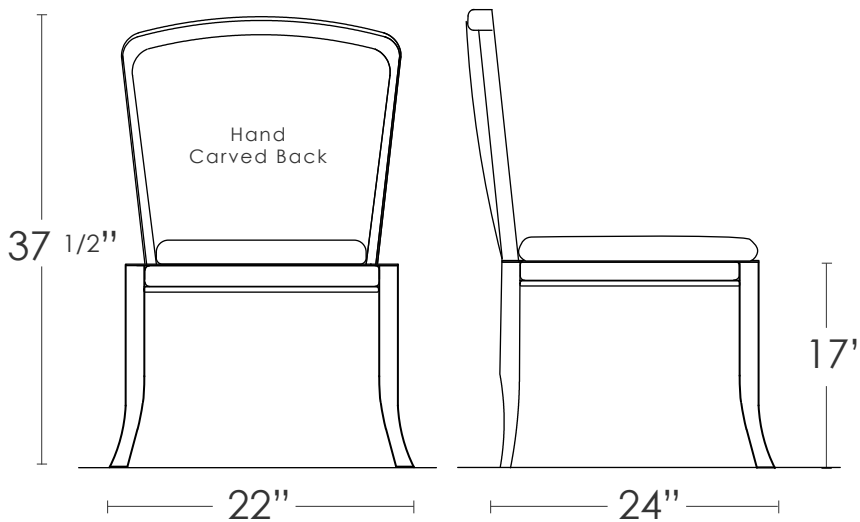

CONTINUUM ARMLESS CHAIR

CONTINUUM ARMLESS CHAIR

MATERIALS:

Maple with
aniline dye

*Shown in Storm

* Available in various aniline dye colors or wood stains

* Other materials available

* Upholstered seat C.O.M or C.O.L.