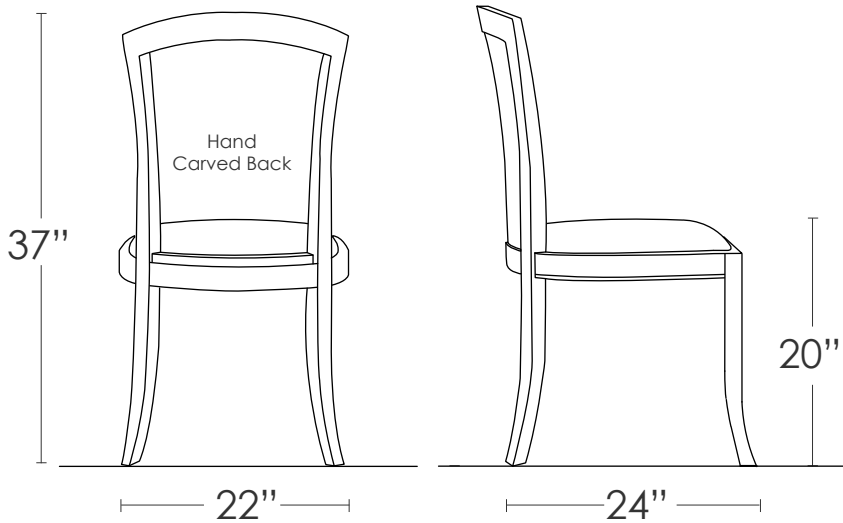

ASPEN ARMLESS CHAIR

ASPEN ARMLESS CHAIR

MATERIALS:

Maple with
aniline dye

Shown in Platinum

- * Available in various aniline dye colors or wood stains
- * Upholstered seat C.O.M or C.O.L.
- * Also available in counter or bar height

The Aspen Armless Chair presents a remarkable feat of traditional craftsmanship featuring an exquisitely carved modern pattern in a curved back.

S-16