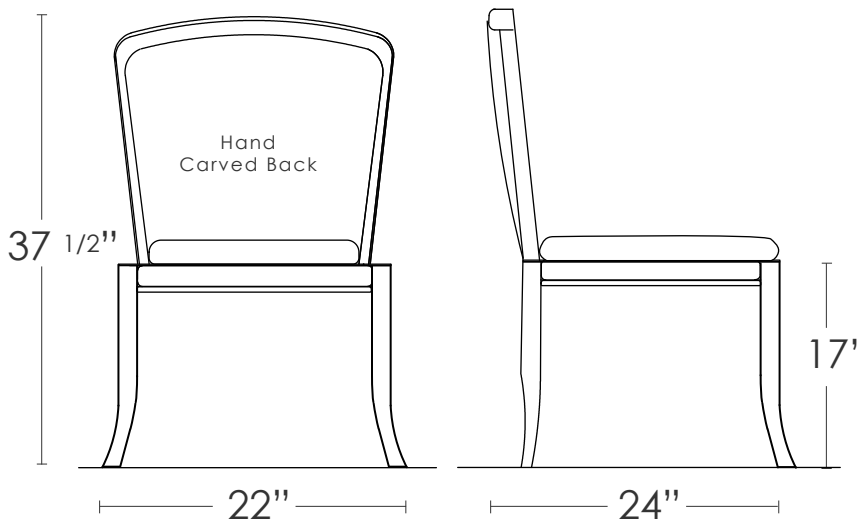

ASPEN ARMLESS CHAIR

ASPEN ARMLESS CHAIR

MATERIALS:

Maple with
aniline dye

*Shown in Pearl

* Available in various aniline dye colors or wood stains

* Other materials available

* Upholstered seat C.O.M or C.O.L.

The Aspen Armless Chair presents a remarkable feat of traditional craftsmanship featuring an exquisitely carved modern pattern in a curved back. Shown in solid maple with aniline dye.

S-12