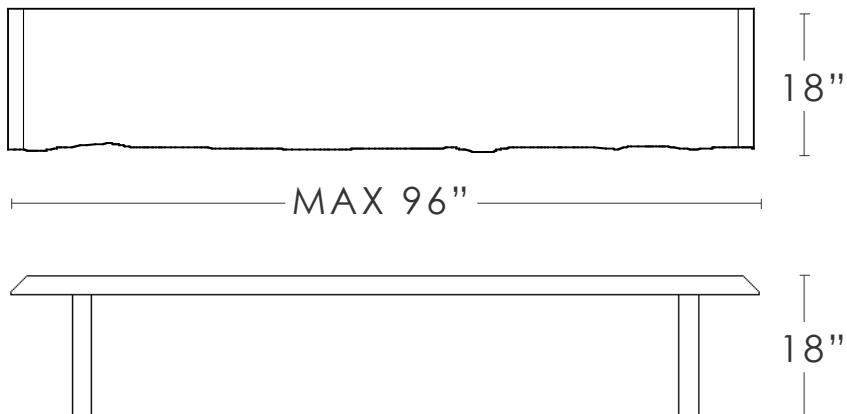

AEON BENCH

AEON BENCH

MATERIALS:

claro walnut with
clear semi-gloss finish

Natural claro walnut bench featuring both living and finished edges; bench sizes are available up to 96" long; each bench will be uniquely different dependent upon the character of every wood slab.