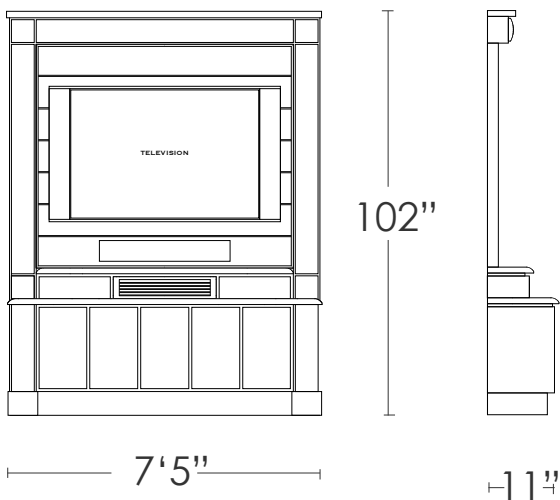

NERO T.V. CONSOLE

NERO T.V CONSOLE

MATERIALS:

Dark Chocolate
cerused Oak

Creme Lacquer

* other materials available

Solid cerused oak with satin finish and dark chocolate stain; creme lacquer details; pillowed frame panel for LCD or plasma; fits up to 60" max width screen; two small drawers with vented center panel below tv; bowed facet doors for storage with adjustable shelves.