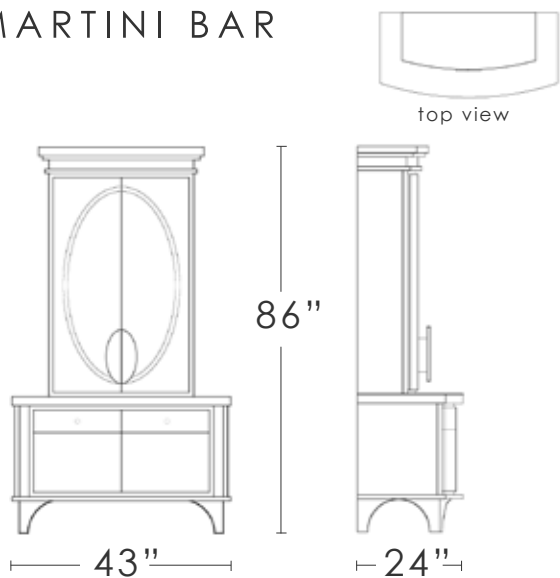

MARTINI BAR

MARTINI BAR

MATERIALS:

walnut

burl cut walnut
crotch veneer

brown lacquer

creme lacquer

* other materials available

A modern classic, timeless dry bar with curved front; solid walnut case with book-matched walnut burl veneer drawers below; displayed lacquer pulls on the top doors which open to display a mirrored back cabinet with fixed glass shelves.