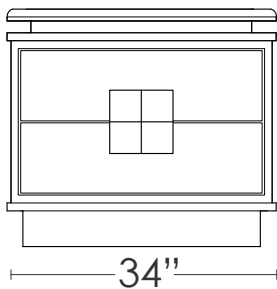

CONCAVE CHEST

CONCAVE CHEST

top view

34"

27"

23"

MATERIALS:

lemon
aniline-dyed sycamore