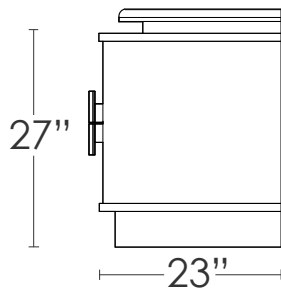

CONCAVE CHEST

CONCAVE CHEST

top view

34"

27"

23"

MATERIALS:

lemon
aniline-dyed sycamore