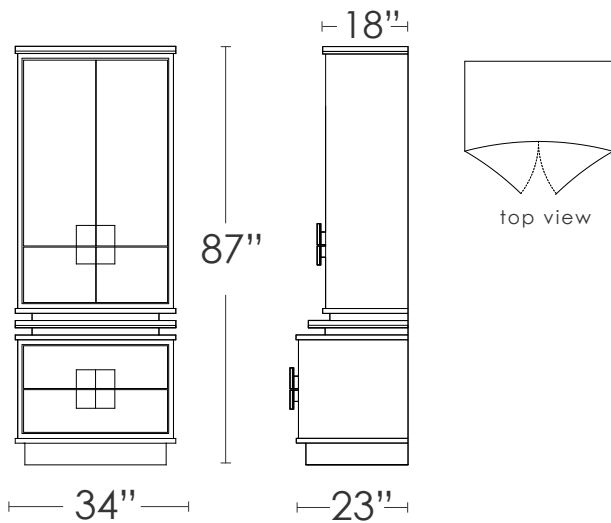

CONCAVE ARMOIRE I

Custom pulls detail

CONCAVE ARMOIRE I

MATERIALS:

cayenne color
 aniline-dyed maple

white lacquer

* other materials available

The sensational concave curved front armoire takes center stage with its cayenne aniline-dyed solid maple and white lacquer finishes. Versatile, this cabinet comes with three drawers and adjustable shelves. The attention to details such as found in the dramatic door pulls make this a contemporary masterpiece. Other heights available upon request.